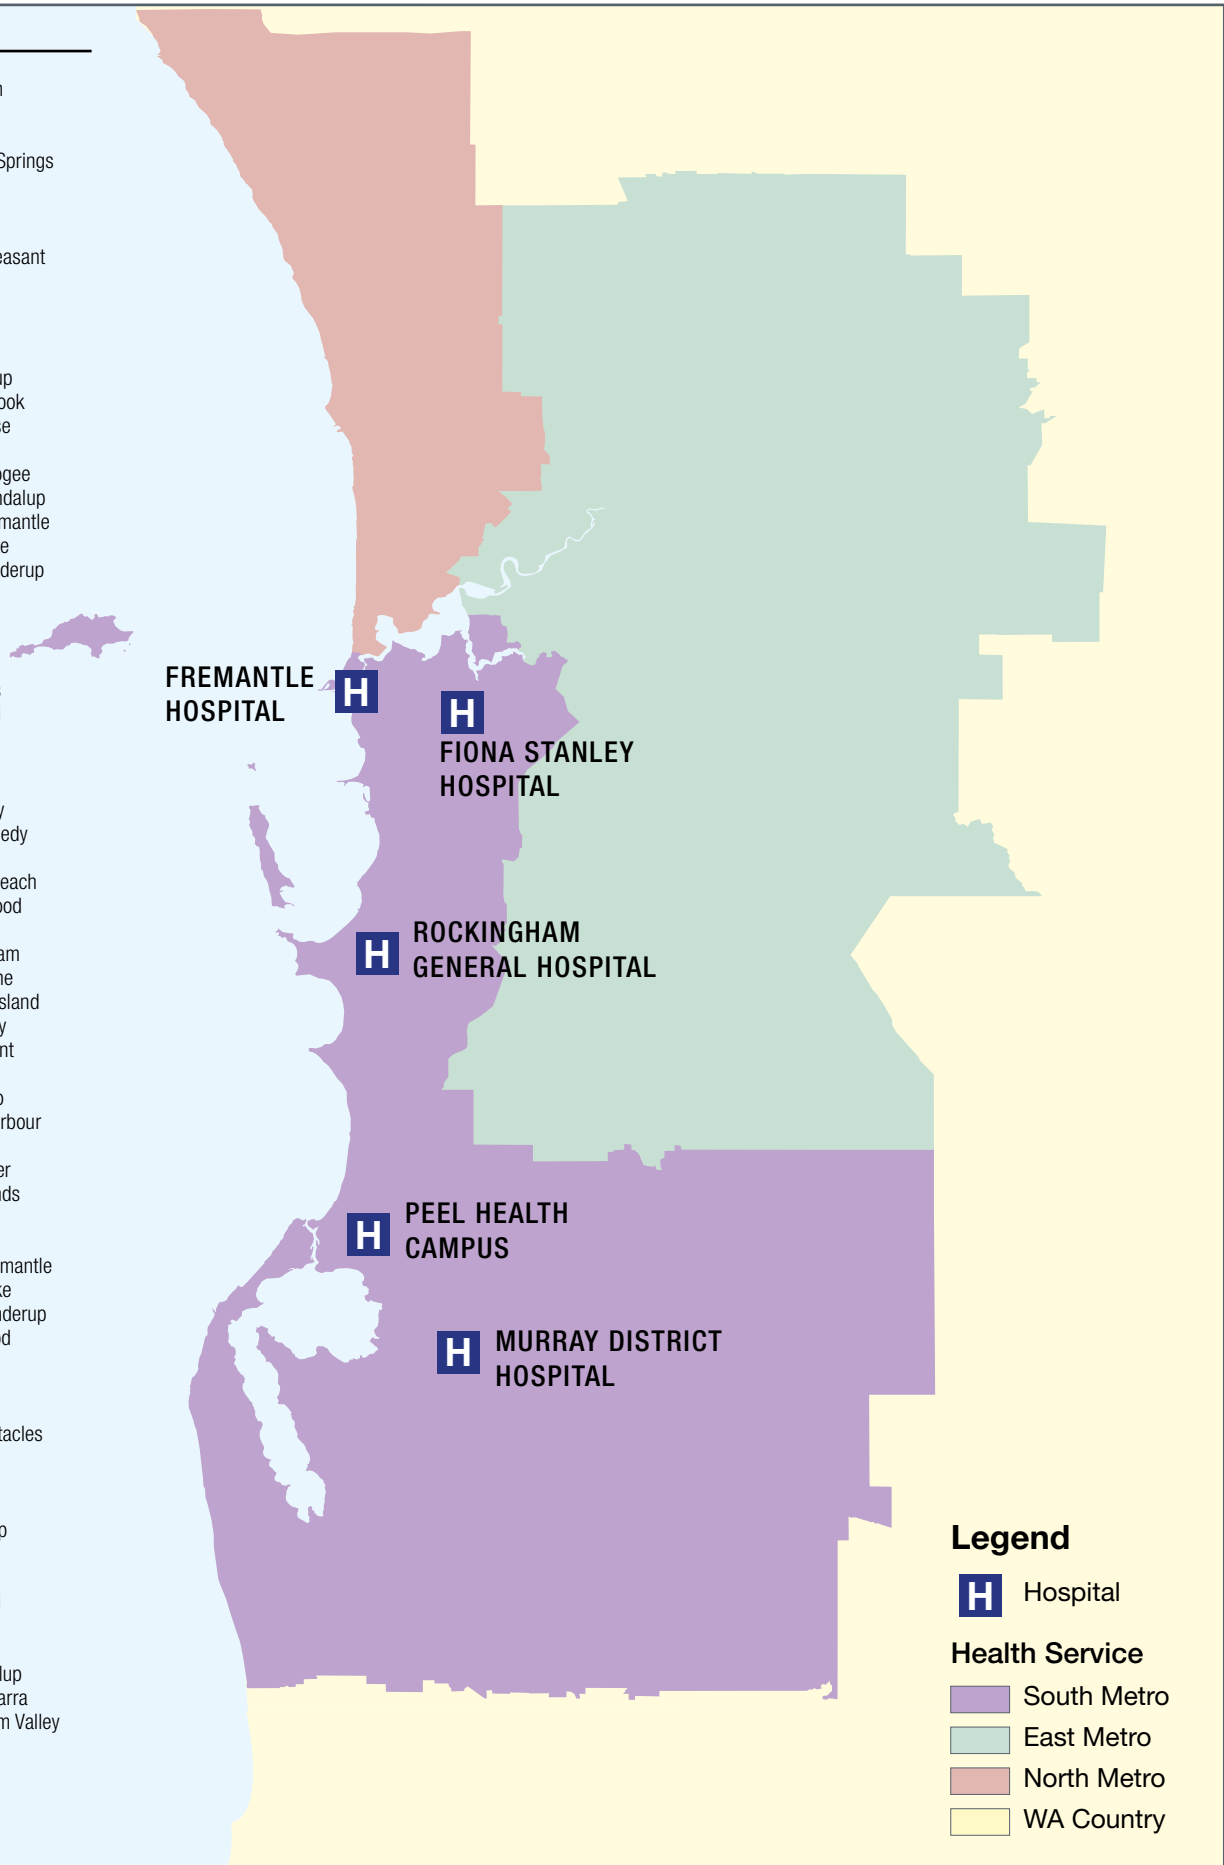

Legend

H Hospital

Health Service

- South Metro
- East Metro
- North Metro
- WA Country

South Metropolitan Health Service